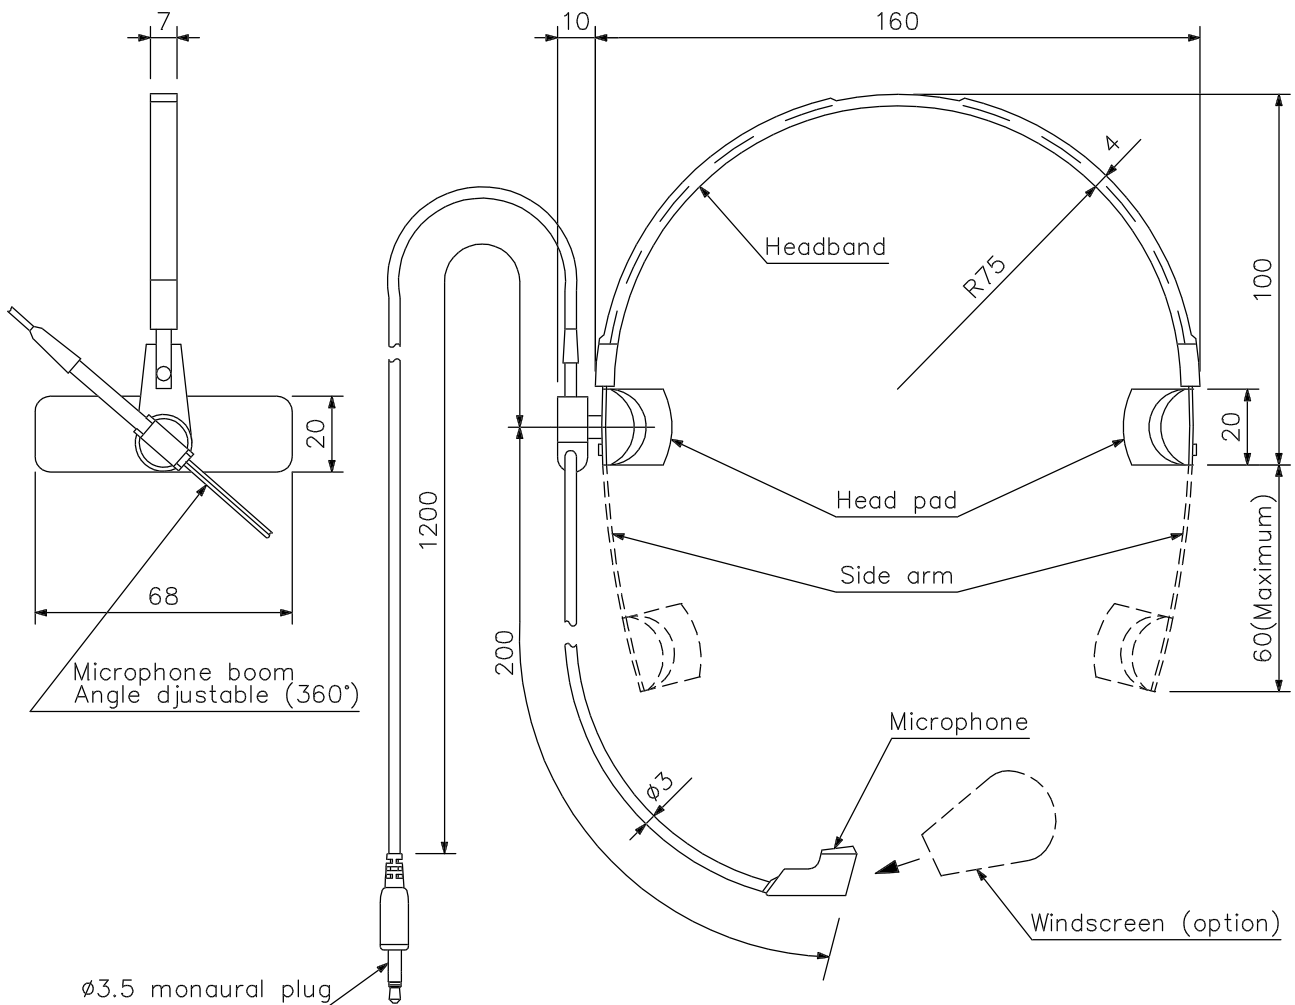

DESCRIPTION

The YP-M301 is a Headset Microphone designed to be exclusively used with an optional WM-2100 Portable Transmitter.

SPECIFICATIONS

Type	Electret condenser type
Directivity	Unidirectional
Sensitivity	-41 dB (0 dB = 1 V/Pa, 1 kHz, load: 2 kΩ)
Maximum Input Level	117 dB SPL
Terminal	Ø3.5 mm monaural plug
Finish	Headband: ABS resin, black
Weight	45 g
Accessory	Storage case.....1, Windscreen.....2

Note: The headset microphone is not recommended for use in aerobics or other vigorous performance applications.

APPEARANCE

UNIT:mm SCALE:1/2