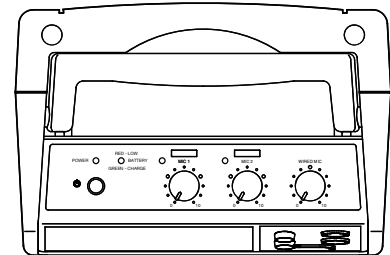

DESCRIPTION

The TOA WA-1830MB-AS is a portable meeting amplifier that can accept up to two optional wireless tuner modules (WTU-4800).

SPECIFICATIONS

* 0 dB = 1 V

Power Source	100-240 V AC, 50/60 Hz; DC : 12 V, 2.3 Ah (Rechargeable Battery is included)
Power Consumption	AC : 55 W (rated output), AC : 11 W (operation at EN60065)
Rated Output	AC : 30 W; DC : 10 W
Applicable Tuner Unit	WTU-4800 (Optional)
Battery Life	Approx. 5 hours continuous music
Battery Charging Time	12 hours
Battery Type	12 V, 2.3 Ah x 1 pcs Lead Acid Battery
Frequency Response	50 Hz - 15 kHz, ± 3dB
Distortion	Under 5 % (rated output)
Input	Wired Mic : -45 dB*, 600 Ω, Unbalanced, 6.3 mm phone jack External Input : -20 dB*, 10 kΩ, Unbalanced, RCA jack
Output	External Speaker : 4 - 16 Ω/over 30 W of rated input External Output : 0 dB*, 1 kΩ, Unbalanced, 6.3 mm phone jack
Other Feature	Internal or External Speaker selection switch
S/N Ratio	Over 60 dB (rated output)
Antenna	Built-in
Internal Speaker	2-way speaker system : 20 cm full-range speaker and tweeter
Mp3 player	Extension Type file is : MP3, WMA, WAV, AAC, FLAC. Max. supported storage size of the medium (stick) : 32GB. (FAT16/FAT32). Source : USB, SD/MMC, BLUETOOTH, FM, REC, AUX. We do not guarantee that its support all kinds of USB/SD.
Operating Temperature	-10 °C to +50 °C
Finish	ABS resin, Black
Dimensions	298 (W) X 460 (H) X 200 (D) mm
Weight	6.2 kg
Accessories	Power cord (YA-301) --1, Dust cover --1, Screw driver --1, Remote Control --1

APPEARANCE

Front View

Side View

Top View

Rear View

UNIT:mm SCALE:1/6