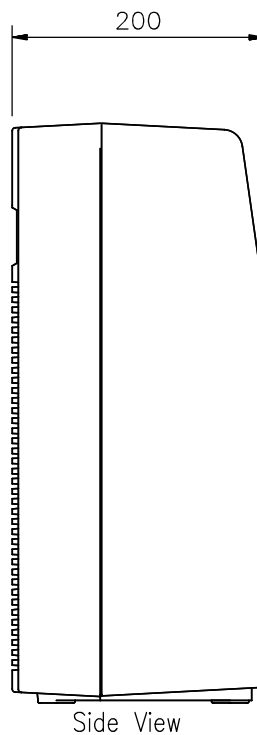

DESCRIPTION

The TOA WA-1830MB-AS is a portable meeting amplifier that can accept up to two optional wireless tuner modules (WTU-4800).

SPECIFICATIONS

* 0 dB = 1 V

Power Source	100-240 V AC, 50/60 Hz; DC : 12 V, 2.3 Ah (Rechargeable Battery is included)
Power Consumption	AC : 55 W (rated output), AC : 11 W (operation at EN60065)
Rated Output	AC : 30 W; DC : 10 W
Applicable Tuner Unit	WTU-4800 (Optional)
Battery Life	Approx. 5 hours continuous music
Battery Charging Time	12 hours
Battery Type	12 V, 2.3 Ah x 1 pcs Lead Acid Battery
Frequency Response	50 Hz - 15 kHz, ± 3dB
Distortion	Under 5 % (rated output)
Input	Wired Mic : -45 dB*, 600 Ω, Unbalanced, 6.3 mm phone jack External Input : -20 dB*, 10 kΩ, Unbalanced, RCA jack
Output	External Speaker : 4 - 16 Ω/over 30 W of rated input External Output : 0 dB*, 1 kΩ, Unbalanced, 6.3 mm phone jack
Other Feature	Internal or External Speaker selection switch
S/N Ratio	Over 60 dB (rated output)
Antenna	Built-in
Internal Speaker	2-way speaker system : 20 cm full-range speaker and tweeter
Mp3 player	Extension Type file is : MP3, WMA, WAV, AAC, FLAC. Max. supported storage size of the medium (stick) : 32GB. (FAT16/FAT32). Source : USB, SD/MMC, BLUETOOTH, FM, REC, AUX. We do not guarantee that its support all kinds of USB/SD.
Operating Temperature	-10 °C to +50 °C
Finish	ABS resin, Black
Dimensions	298 (W) X 460 (H) X 200 (D) mm
Weight	6.2 kg
Accessories	Power cord (YA-301) --1, Dust cover --1, Screw driver --1, Remote Control --1

APPEARANCE

Front View

Side View

Top View

Rear View

UNIT:mm SCALE:1/6