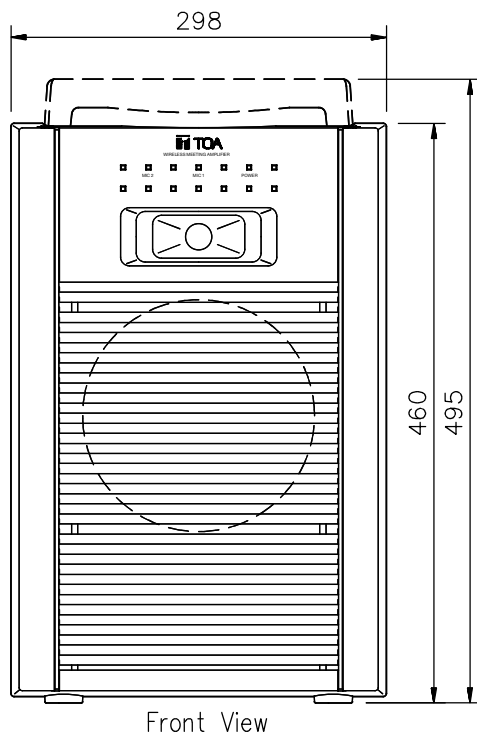

DESCRIPTION

The TOA WA-1830MB-AS is a portable meeting amplifier that can accept up to two optional wireless tuner modules (WTU-4800).

SPECIFICATIONS

* 0 dB = 1 V

Power Source	100-240 V AC, 50/60 Hz; DC : 12 V, 2.3 Ah (Rechargeable Battery is included)
Power Consumption	AC : 55 W (rated output), AC : 11 W (operation at EN60065)
Rated Output	AC : 30 W; DC : 10 W
Applicable Tuner Unit	WTU-4800 (Optional)
Battery Life	Approx. 5 hours continuous music
Battery Charging Time	12 hours
Battery Type	12 V, 2.3 Ah x 1 pcs Lead Acid Battery
Frequency Response	50 Hz - 15 kHz, ± 3dB
Distortion	Under 5 % (rated output)
Input	Wired Mic : -45 dB*, 600 Ω, Unbalanced, 6.3 mm phone jack External Input : -20 dB*, 10 kΩ, Unbalanced, RCA jack
Output	External Speaker : 4 - 16 Ω/over 30 W of rated input External Output : 0 dB*, 1 kΩ, Unbalanced, 6.3 mm phone jack
Other Feature	Internal or External Speaker selection switch
S/N Ratio	Over 60 dB (rated output)
Antenna	Built-in
Internal Speaker	2-way speaker system : 20 cm full-range speaker and tweeter
Mp3 player	Extension Type file is : MP3, WMA, WAV, AAC, FLAC. Max. supported storage size of the medium (stick) : 32GB. (FAT16/FAT32). Source : USB, SD/MMC, BLUETOOTH, FM, REC, AUX. We do not guarantee that its support all kinds of USB/SD.
Operating Temperature	-10 °C to +50 °C
Finish	ABS resin, Black
Dimensions	298 (W) X 460 (H) X 200 (D) mm
Weight	6.2 kg
Accessories	Power cord (YA-301) --1, Dust cover --1, Screw driver --1, Remote Control --1

APPEARANCE

Front View

Side View

Top View

Rear View

UNIT:mm SCALE:1/6