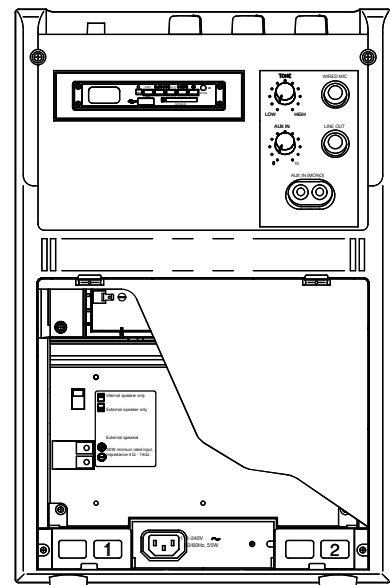

DESCRIPTION

The TOA WA-1830MB-AS is a portable meeting amplifier that can accept up to two optional wireless tuner modules (WTU-4800).

SPECIFICATIONS

* 0 dB = 1 V

Power Source	100-240 V AC, 50/60 Hz; DC : 12 V, 2.3 Ah (Rechargeable Battery is included)
Power Consumption	AC : 55 W (rated output), AC : 11 W (operation at EN60065)
Rated Output	AC : 30 W; DC : 10 W
Applicable Tuner Unit	WTU-4800 (Optional)
Battery Life	Approx. 5 hours continuous music
Battery Charging Time	12 hours
Battery Type	12 V, 2.3 Ah x 1 pcs Lead Acid Battery
Frequency Response	50 Hz - 15 kHz, ± 3dB
Distortion	Under 5 % (rated output)
Input	Wired Mic : -45 dB*, 600 Ω, Unbalanced, 6.3 mm phone jack External Input : -20 dB*, 10 kΩ, Unbalanced, RCA jack
Output	External Speaker : 4 - 16 Ω/over 30 W of rated input External Output : 0 dB*, 1 kΩ, Unbalanced, 6.3 mm phone jack
Other Feature	Internal or External Speaker selection switch
S/N Ratio	Over 60 dB (rated output)
Antenna	Built-in
Internal Speaker	2-way speaker system : 20 cm full-range speaker and tweeter
Mp3 player	Extension Type file is : MP3, WMA, WAV, AAC, FLAC. Max. supported storage size of the medium (stick) : 32GB. (FAT16/FAT32). Source : USB, SD/MMC, BLUETOOTH, FM, REC, AUX. We do not guarantee that its support all kinds of USB/SD.
Operating Temperature	-10 °C to +50 °C
Finish	ABS resin, Black
Dimensions	298 (W) X 460 (H) X 200 (D) mm
Weight	6.2 kg
Accessories	Power cord (YA-301) --1, Dust cover --1, Screw driver --1, Remote Control --1

APPEARANCE

Front View

Side View

Top View

Rear View

UNIT:mm SCALE:1/6