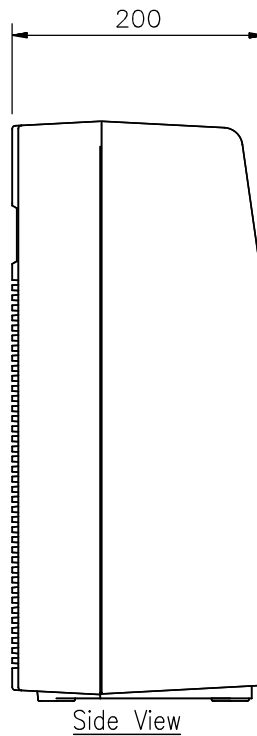

DESCRIPTION

The TOA WA-1830M-AS is a portable meeting amplifier that can accept up to two optional wireless tuner modules (WTU-4800).

SPECIFICATIONS

* 0 dB = 1 V

Power Source	100-240 V AC, 50/60 Hz; DC : 12 V, 2.3 Ah (Rechargeable Battery not included, Reference dimension battery :178 (W) × 60 (H) × 34 (D) mm)
Power Consumption	AC : 55 W (rated output), AC : 11 W (operation at EN60065)
Rated Output	AC : 30 W; DC : 10 W
Applicable Tuner Unit	WTU-4800 (Optional)
Frequency Response	50 Hz - 15 kHz, ±3 dB
Distortion	Under 5 % (rated output)
Input	Wired Mic : -45 dB*, 600 Ω, Unbalanced, 6.3 mm phone jack External Input : -20 dB*, 10 kΩ, Unbalanced, RCA jack
Output	External Speaker : 4 - 16 Ω/ over 30 W of rated input External Output : 0 dB*, 1 kΩ, Unbalanced, 6.3 mm phone jack
Other Feature	Internal or External Speaker selection switch
S/N Ratio	Over 60 dB (rated output)
Antenna	Built-in
Internal Speaker	2-way speaker system : 20 cm full-range speaker and tweeter
Mp3 player	Extension Type file is : MP3, WMA, WAV, AAC, FLAC. Max. supported storage size of the medium (stick) : 32GB. (FAT16/FAT32). Source : USB, SD/MMC, BLUETOOTH, FM, REC, AUX. We do not guarantee that its support all kinds of USB/SD.
Operating Temperature	-10 °C to +50 °C
Finish	ABS resin, Black
Dimensions	298 (W) × 460 (H) × 200 (D) mm
Weight	5.3 kg
Accessories	Power cord (YA-301) *1, Dust cover *1, Screw driver *1, Remote Control *1

APPEARANCE

UNIT:mm SCALE:1/6