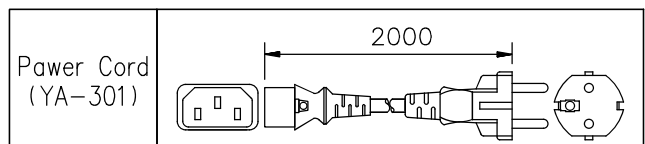

DESCRIPTION

The TOA WA-1830M-AS is a portable meeting amplifier that can accept up to two optional wireless tuner modules (WTU-4800).

SPECIFICATIONS

* 0 dB = 1 V

Power Source	100-240 V AC, 50/60 Hz; DC : 12 V, 2.3 Ah (Rechargeable Battery not included, Reference dimension battery :178 (W) × 60 (H) × 34 (D) mm)
Power Consumption	AC : 55 W (rated output), AC : 11 W (operation at EN60065)
Rated Output	AC : 30 W; DC : 10 W
Applicable Tuner Unit	WTU-4800 (Optional)
Frequency Response	50 Hz - 15 kHz, ±3 dB
Distortion	Under 5 % (rated output)
Input	Wired Mic : -45 dB*, 600 Ω, Unbalanced, 6.3 mm phone jack External Input : -20 dB*, 10 kΩ, Unbalanced, RCA jack
Output	External Speaker : 4 - 16 Ω/ over 30 W of rated input External Output : 0 dB*, 1 kΩ, Unbalanced, 6.3 mm phone jack
Other Feature	Internal or External Speaker selection switch
S/N Ratio	Over 60 dB (rated output)
Antenna	Built-in
Internal Speaker	2-way speaker system : 20 cm full-range speaker and tweeter
Mp3 player	Extension Type file is : MP3, WMA, WAV, AAC, FLAC. Max. supported storage size of the medium (stick) : 32GB. (FAT16/FAT32). Source : USB, SD/MMC, BLUETOOTH, FM, REC, AUX. We do not guarantee that its support all kinds of USB/SD.
Operating Temperature	-10 °C to +50 °C
Finish	ABS resin, Black
Dimensions	298 (W) × 460 (H) × 200 (D) mm
Weight	5.3 kg
Accessories	Power cord (YA-301) *1, Dust cover *1, Screw driver *1, Remote Control *1

APPEARANCE

UNIT:mm SCALE:1/6