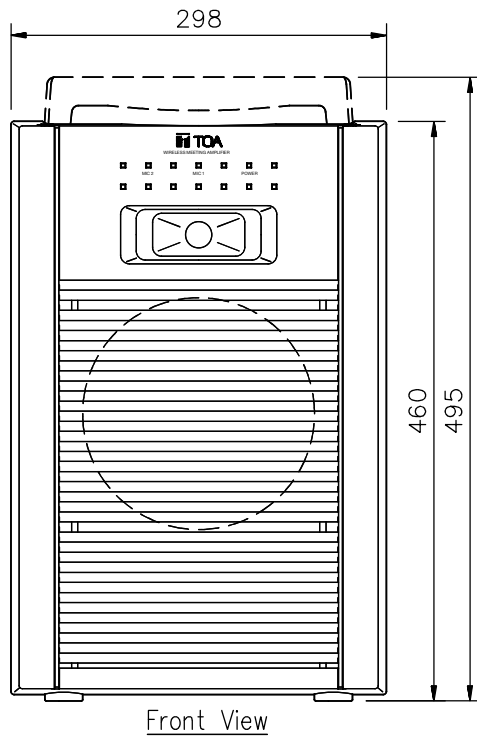

DESCRIPTION

The TOA WA-1830M-AS is a portable meeting amplifier that can accept up to two optional wireless tuner modules (WTU-4800).

SPECIFICATIONS

* 0 dB = 1 V

Power Source	100-240 V AC, 50/60 Hz; DC : 12 V, 2.3 Ah (Rechargeable Battery not included, Reference dimension battery :178 (W) × 60 (H) × 34 (D) mm)
Power Consumption	AC : 55 W (rated output), AC : 11 W (operation at EN60065)
Rated Output	AC : 30 W; DC : 10 W
Applicable Tuner Unit	WTU-4800 (Optional)
Frequency Response	50 Hz - 15 kHz, ±3 dB
Distortion	Under 5 % (rated output)
Input	Wired Mic : -45 dB*, 600 Ω, Unbalanced, 6.3 mm phone jack External Input : -20 dB*, 10 kΩ, Unbalanced, RCA jack
Output	External Speaker : 4 - 16 Ω/ over 30 W of rated input External Output : 0 dB*, 1 kΩ, Unbalanced, 6.3 mm phone jack
Other Feature	Internal or External Speaker selection switch
S/N Ratio	Over 60 dB (rated output)
Antenna	Built-in
Internal Speaker	2-way speaker system : 20 cm full-range speaker and tweeter
Mp3 player	Extension Type file is : MP3, WMA, WAV, AAC, FLAC. Max. supported storage size of the medium (stick) : 32GB. (FAT16/FAT32). Source : USB, SD/MMC, BLUETOOTH, FM, REC, AUX. We do not guarantee that its support all kinds of USB/SD.
Operating Temperature	-10 °C to +50 °C
Finish	ABS resin, Black
Dimensions	298 (W) × 460 (H) × 200 (D) mm
Weight	5.3 kg
Accessories	Power cord (YA-301) *1, Dust cover *1, Screw driver *1, Remote Control *1

APPEARANCE

UNIT:mm SCALE:1/6