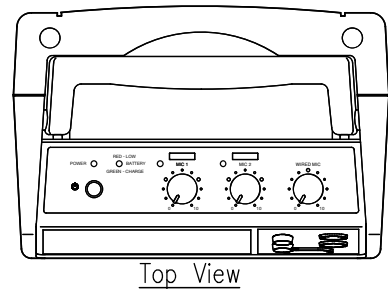

DESCRIPTION

The TOA WA-1830M-AS is a portable meeting amplifier that can accept up to two optional wireless tuner modules (WTU-4800).

SPECIFICATIONS

* 0 dB = 1 V

Power Source	100-240 V AC, 50/60 Hz; DC : 12 V, 2.3 Ah (Rechargeable Battery not included, Reference dimension battery :178 (W) × 60 (H) × 34 (D) mm)
Power Consumption	AC : 55 W (rated output), AC : 11 W (operation at EN60065)
Rated Output	AC : 30 W; DC : 10 W
Applicable Tuner Unit	WTU-4800 (Optional)
Frequency Response	50 Hz - 15 kHz, ±3 dB
Distortion	Under 5 % (rated output)
Input	Wired Mic : -45 dB*, 600 Ω, Unbalanced, 6.3 mm phone jack External Input : -20 dB*, 10 kΩ, Unbalanced, RCA jack
Output	External Speaker : 4 - 16 Ω/ over 30 W of rated input External Output : 0 dB*, 1 kΩ, Unbalanced, 6.3 mm phone jack
Other Feature	Internal or External Speaker selection switch
S/N Ratio	Over 60 dB (rated output)
Antenna	Built-in
Internal Speaker	2-way speaker system : 20 cm full-range speaker and tweeter
Mp3 player	Extension Type file is : MP3, WMA, WAV, AAC, FLAC. Max. supported storage size of the medium (stick) : 32GB. (FAT16/FAT32). Source : USB, SD/MMC, BLUETOOTH, FM, REC, AUX. We do not guarantee that its support all kinds of USB/SD.
Operating Temperature	-10 °C to +50 °C
Finish	ABS resin, Black
Dimensions	298 (W) × 460 (H) × 200 (D) mm
Weight	5.3 kg
Accessories	Power cord (YA-301) *1, Dust cover *1, Screw driver *1, Remote Control *1

APPEARANCE

UNIT:mm SCALE:1/6