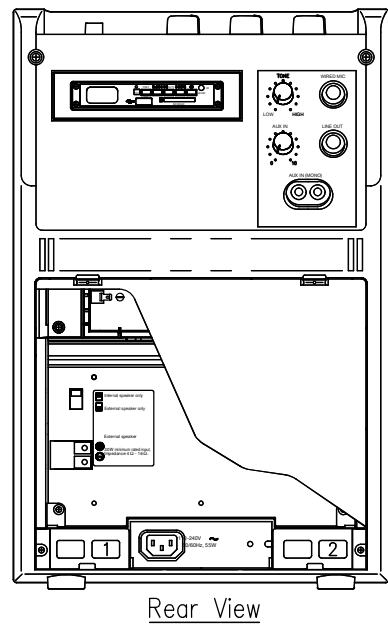

DESCRIPTION

The TOA WA-1830M-AS is a portable meeting amplifier that can accept up to two optional wireless tuner modules (WTU-4800).

SPECIFICATIONS

* 0 dB = 1 V

Power Source	100-240 V AC, 50/60 Hz; DC : 12 V, 2.3 Ah (Rechargeable Battery not included, Reference dimension battery :178 (W) × 60 (H) × 34 (D) mm)
Power Consumption	AC : 55 W (rated output), AC : 11 W (operation at EN60065)
Rated Output	AC : 30 W; DC : 10 W
Applicable Tuner Unit	WTU-4800 (Optional)
Frequency Response	50 Hz - 15 kHz, ±3 dB
Distortion	Under 5 % (rated output)
Input	Wired Mic : -45 dB*, 600 Ω, Unbalanced, 6.3 mm phone jack External Input : -20 dB*, 10 kΩ, Unbalanced, RCA jack
Output	External Speaker : 4 - 16 Ω/ over 30 W of rated input External Output : 0 dB*, 1 kΩ, Unbalanced, 6.3 mm phone jack
Other Feature	Internal or External Speaker selection switch
S/N Ratio	Over 60 dB (rated output)
Antenna	Built-in
Internal Speaker	2-way speaker system : 20 cm full-range speaker and tweeter
Mp3 player	Extension Type file is : MP3, WMA, WAV, AAC, FLAC. Max. supported storage size of the medium (stick) : 32GB. (FAT16/FAT32). Source : USB, SD/MMC, BLUETOOTH, FM, REC, AUX. We do not guarantee that its support all kinds of USB/SD.
Operating Temperature	-10 °C to +50 °C
Finish	ABS resin, Black
Dimensions	298 (W) × 460 (H) × 200 (D) mm
Weight	5.3 kg
Accessories	Power cord (YA-301) *1, Dust cover *1, Screw driver *1, Remote Control *1

APPEARANCE

UNIT:mm SCALE:1/6