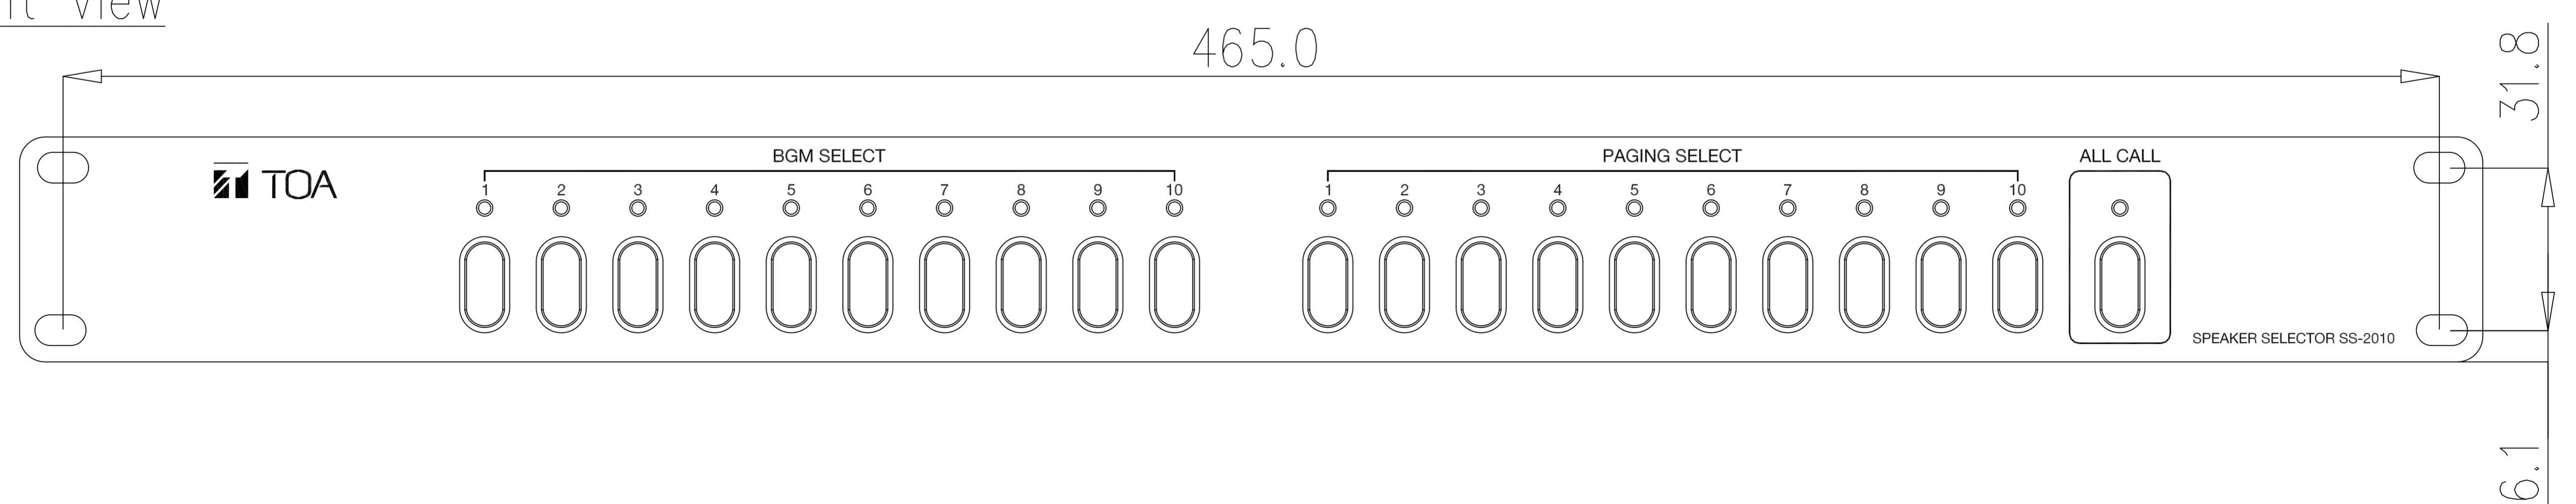

### DESCRIPTION

TOA speaker selector SS-2010 is a 10 zone BGM and 10 zone paging speaker selector. This highly efficient speaker selector can be installed with the public address system in schools, malls, offices, and places requiring the selection of speakers.

### SPECIFICATIONS

Voltage Source	24 V DC	
Current Consumption	0.6 A DC	
Inputs	10 Inputs BGM	
	10 Inputs Paging	
Output	10 Outputs, each output channel max 480W at 100V line	
Controls	Front	10 BGM Selectors
		10 Paging Selectors
	Rear	1 All Call Selector for All Paging
Indicator Led	Rear	1-10 Paging Controls In
		All Paging Control In for All Paging
		1 All Call LED
Operating Temperature	0°C to +40°C	
Finish	Front Panel : Aluminum Hair Line, Etching Black	
	Case : Steel Plate, Painting Black	
Dimensions	420 (W) X 44 (H) X 320 (D) in mm	
Weight	3.2 kg	
Accessories	6P Connectors (12 Pcs)	
	2P Connector (1 Pc)	

### APPEARANCE

Rear View

Front View

Side View

UNIT : mm SCALE : 1/3