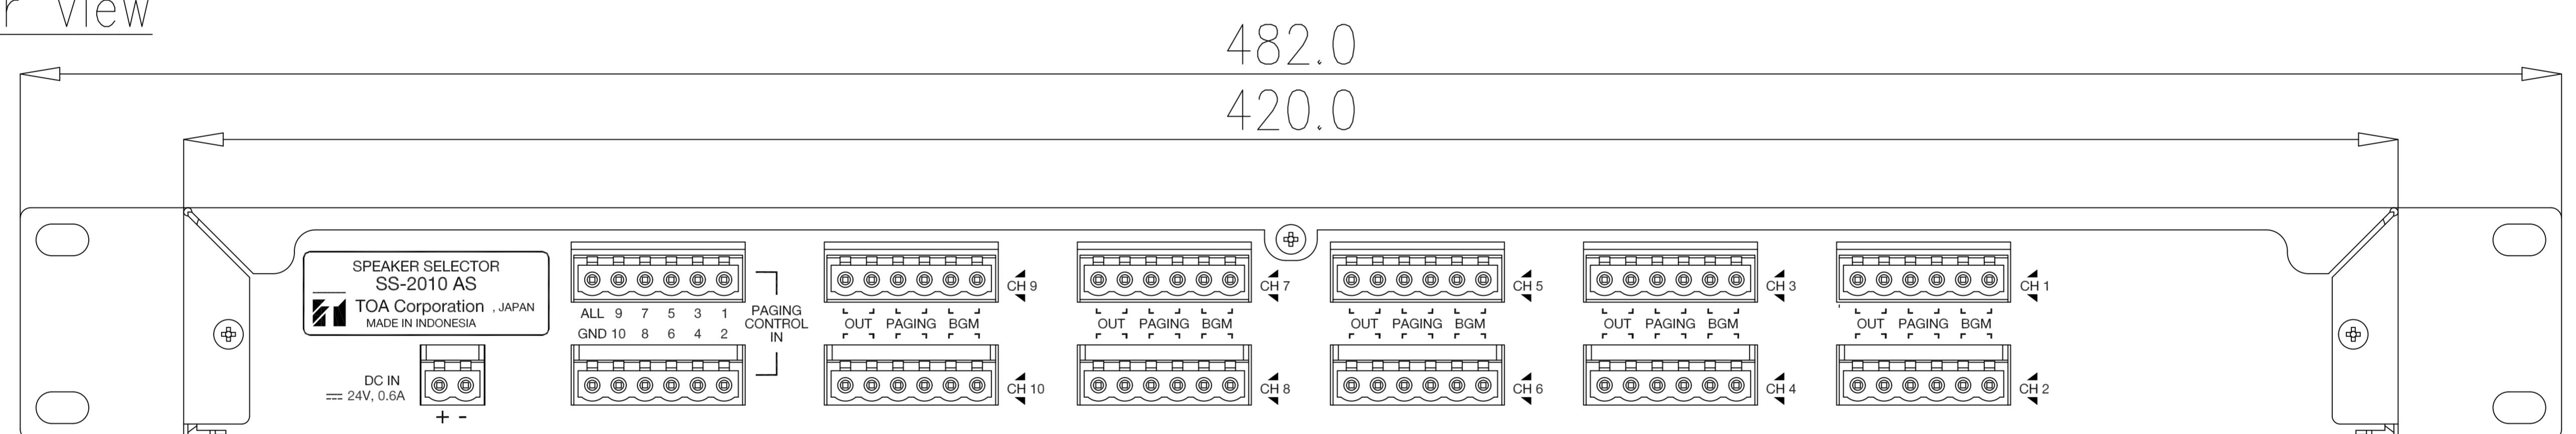

### DESCRIPTION

TOA speaker selector SS-2010 is a 10 zone BGM and 10 zone paging speaker selector. This highly efficient speaker selector can be installed with the public address system in schools, malls, offices, and places requiring the selection of speakers.

### SPECIFICATIONS

Voltage Source	24 V DC	
Current Consumption	0.6 A DC	
Inputs	10 Inputs BGM	
	10 Inputs Paging	
Output	10 Outputs, each output channel max 480W at 100V line	
Controls	Front	10 BGM Selectors
		10 Paging Selectors
	Rear	1 All Call Selector for All Paging
Indicator Led	Rear	1-10 Paging Controls In
		All Paging Control In for All Paging
		1 All Call LED
Operating Temperature	0°C to +40°C	
Finish	Front Panel : Aluminum Hair Line, Etching Black	
	Case : Steel Plate, Painting Black	
Dimensions	420 (W) X 44 (H) X 320 (D) in mm	
Weight	3.2 kg	
Accessories	6P Connectors (12 Pcs)	
	2P Connector (1 Pc)	

### APPEARANCE

Rear View

Front View

Side View

UNIT : mm SCALE : 1/3