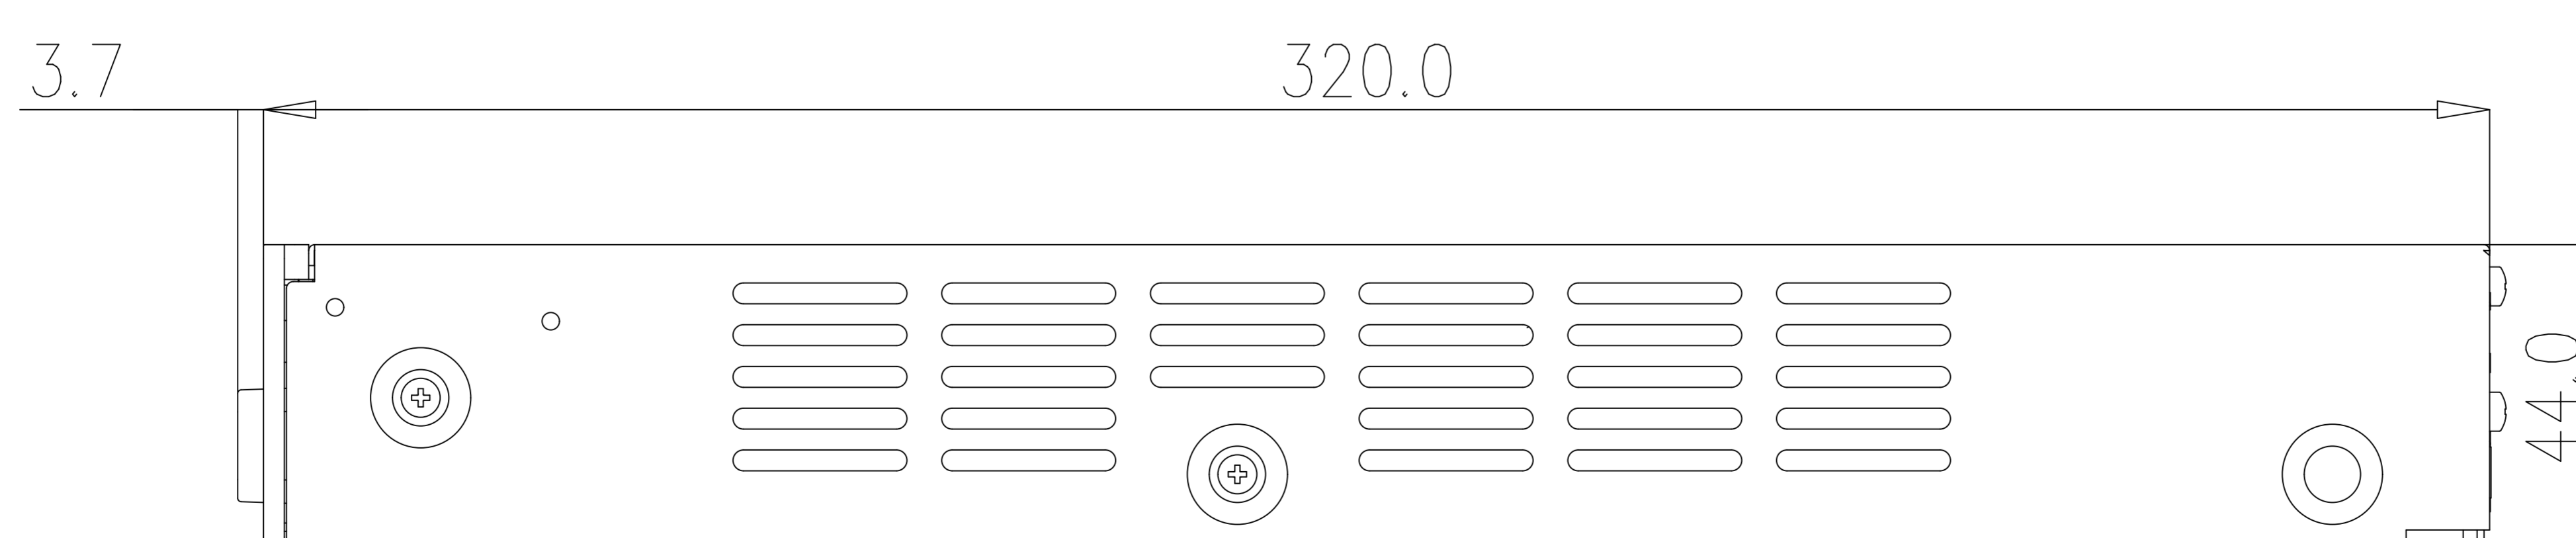

### SPECIFICATIONS

Voltage Source	24 V DC	
Current Consumption	0.6 A DC	
Inputs	10 Inputs BGM	
	10 Inputs Paging	
Output	10 Outputs, each output channel max 480W at 100V line	
Controls	Front	10 BGM Selectors
		10 Paging Selectors
	Rear	1 All Call Selector for All Paging
Indicator Led	Rear	1-10 Paging Controls In
		All Paging Control In for All Paging
		1 All Call LED
Operating Temperature	0°C to +40°C	
Finish	Front Panel : Aluminum Hair Line, Etching Black	
	Case : Steel Plate, Painting Black	
Dimensions	420 (W) X 44 (H) X 320 (D) in mm	
Weight	3.2 kg	
Accessories	6P Connectors (12 Pcs)	
	2P Connector (1 Pc)	

### APPEARANCE

Rear View

Front View

Side View

UNIT : mm SCALE : 1/3