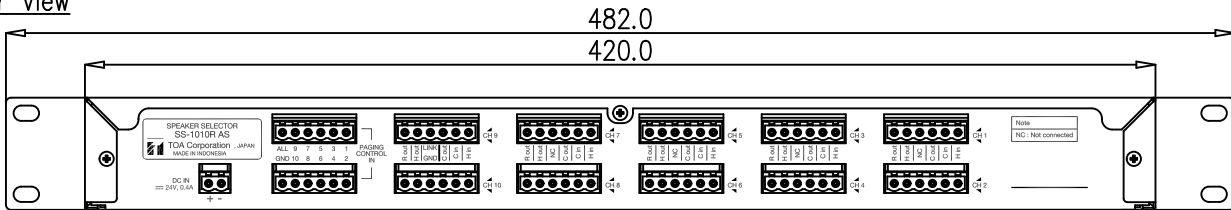

### DESCRIPTION

TOA speaker selector SS-1010R is a 10 zone BGM or 10 zone paging speaker selector. This highly efficient speaker selector can be installed with the public address system in schools, malls, offices, and places requiring the selection of speakers.

### SPECIFICATIONS

Voltage Source	24 V DC	
Current Consumption	0.4 A DC	
Inputs	10 Inputs BGM / Paging	
	1 Link as Input / Output	
Output	10 Outputs with 3 wire R-H-C Each output max 480W	
Controls	Front	10 BGM Selectors
		1 All Call Selector for All Paging
	Rear	1-10 Paging Controls In
		All Paging Control In for All Paging
Indicator Led	10 BGM Selector LEDs	
	10 Paging Selector LEDs	
	1 All Call LED	
Operating Temperature	0°C to +40°C	
Finish	Front Panel : Aluminum Hair Line, Etching Black	
	Case : Steel Plate, Painting Black	
Dimensions	420 (W) X 44 (H) X 320 (D) in mm	
Weight	3.2 kg	
Accessories	6P Connectors (12 Pcs)	
	2P Connector (1 Pc)	

### APPEARANCE

Rear View

Front View

Side View

UNIT : mm SCALE : 1/3