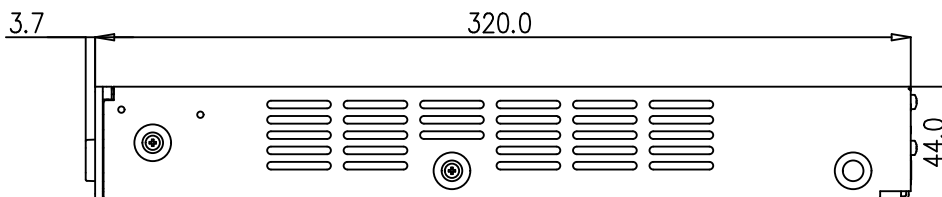

### SPECIFICATIONS

Voltage Source	24 V DC	
Current Consumption	0.4 A DC	
Inputs	10 Inputs BGM / Paging	
	1 Link as Input / Output	
Output	10 Outputs with 3 wire R-H-C Each output max 480W	
Controls	Front	10 BGM Selectors
		1 All Call Selector for All Paging
	Rear	1-10 Paging Controls In
		All Paging Control In for All Paging
Indicator Led	10 BGM Selector LEDs	
	10 Paging Selector LEDs	
	1 All Call LED	
Operating Temperature	0°C to +40°C	
Finish	Front Panel : Aluminum Hair Line, Etching Black	
	Case : Steel Plate, Painting Black	
Dimensions	420 (W) X 44 (H) X 320 (D) in mm	
Weight	3.2 kg	
Accessories	6P Connectors (12 Pcs)	
	2P Connector (1 Pc)	

### APPEARANCE

Rear View

Front View

Side View

UNIT : mm SCALE : 1/3