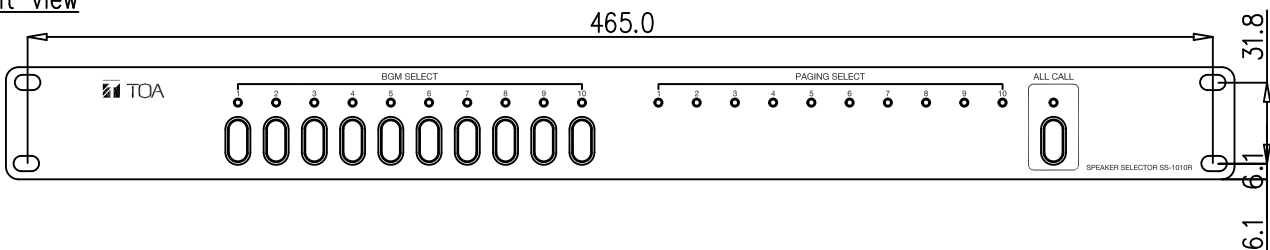

### DESCRIPTION

TOA speaker selector SS-1010R is a 10 zone BGM or 10 zone paging speaker selector. This highly efficient speaker selector can be installed with the public address system in schools, malls, offices, and places requiring the selection of speakers.

### SPECIFICATIONS

Voltage Source	24 V DC	
Current Consumption	0.4 A DC	
Inputs	10 Inputs BGM / Paging	
	1 Link as Input / Output	
Output	10 Outputs with 3 wire R-H-C Each output max 480W	
Controls	Front	10 BGM Selectors
		1 All Call Selector for All Paging
	Rear	1-10 Paging Controls In
		All Paging Control In for All Paging
Indicator Led	10 BGM Selector LEDs	
	10 Paging Selector LEDs	
	1 All Call LED	
Operating Temperature	0°C to +40°C	
Finish	Front Panel : Aluminum Hair Line, Etching Black	
	Case : Steel Plate, Painting Black	
Dimensions	420 (W) X 44 (H) X 320 (D) in mm	
Weight	3.2 kg	
Accessories	6P Connectors (12 Pcs)	
	2P Connector (1 Pc)	

### APPEARANCE

Rear View

Front View

Side View

UNIT : mm SCALE : 1/3