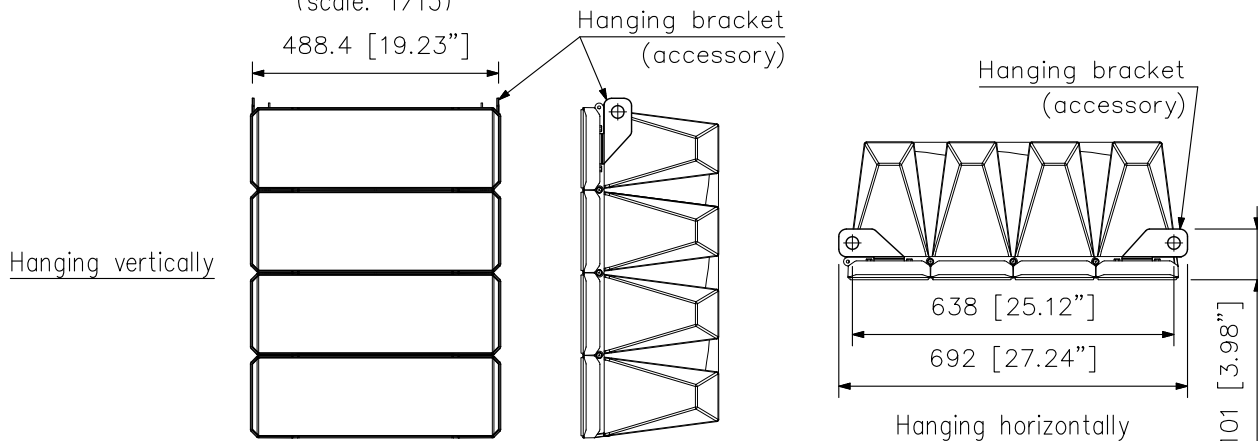

Top View

497 [19.57"]

Front View

664 [26.14"]

Side View

Rear View

UNIT: mm SCALE: 1/10

■ **APPEARANCE**

Example for directivity angle modes

Example for hanging bracket mounting

(scale: 1/15)

UNIT: mm SCALE: 1/10