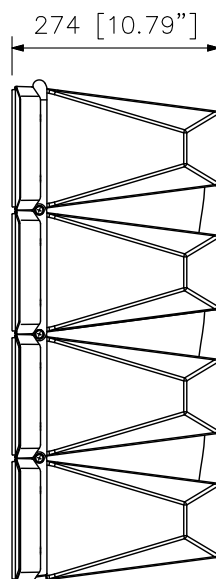

■SPECIFICATIONS

Enclosure	Bass-reflex type
Power Handling Capacity	Continuous pink noise: 250 W (IEC60268-5: 350 W) Continuous program: 750 W
Rated Impedance	8 Ω
Sensitivity	100 dB (1 W, 1 m)
Frequency Response	75 Hz – 20 kHz
Crossover Frequency	1.7 kHz
Directivity Angle	Horizontal: 100° Vertical: Depending on directivity angle mode
Speaker Component	Low frequency: 13 cm (5.5") cone-type × 8 High frequency: Wave front control horn with compression driver × 4
Input Terminal	Speakon NL4MP × 2 and M4 screw terminal, distance between barriers: 9 mm (0.35")
Finish	Enclosure: Polypropylene, white Punched net: Surface-treated steel plate, white, paint Hanging bracket: Steel plate, t3.0, white, paint
Dimensions	497 (W) × 664 (H) × 274 (D) mm (19.57" × 26.14" × 10.79")
Weight	30 kg (66.14 lb)
Accessory	Hanging bracket L, R (L and R are symmetrical to each other.) ---1 each, Hanging bracket mounting bolt ---4
Option	Matching transformer: MT-200 (*1) Matching transformer adapter: HY-MT7 Speaker mounting bracket: HY-60DW, HY-60EW, HY-CN7W, HY-PF7W, HY-VM7W, HY-WM7W (*2), HY-C0801W (*2) Speaker stand adapter: HY-ST7

(*1) When mounting the MT-200 Matching Transformer to the speaker, an optional HY-MT7 Matching Transformer Adapter is required.

(*2) HY-VM7W Speaker Mounting Bracket is separately required.

■APPEARANCE (Factory-preset: 0° mode)

Top View

497 [19.57"]

Front View

664 [26.14"]

Side View

Rear View

UNIT: mm SCALE: 1/10

■ **APPEARANCE**

Example for directivity angle modes

Example for hanging bracket mounting

(scale: 1/15)

UNIT: mm SCALE: 1/10