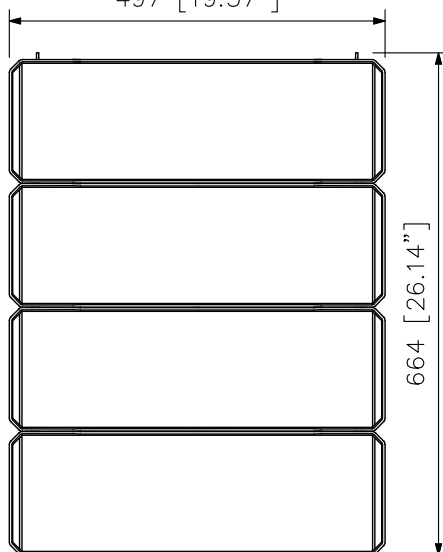

■SPECIFICATIONS

Enclosure	Bass-reflex type
Power Handling Capacity	Continuous pink noise: 250 W (IEC60268-5: 350 W) Continuous program: 750 W
Rated Impedance	8 Ω
Sensitivity	100 dB (1 W, 1 m)
Frequency Response	75 Hz – 20 kHz
Crossover Frequency	1.7 kHz
Directivity Angle	Horizontal: 100° Vertical: Depending on directivity angle mode
Speaker Component	Low frequency: 13 cm (5.5") cone-type × 8 High frequency: Wave front control horn with compression driver × 4
Input Terminal	Speakon NL4MP × 2 and M4 screw terminal, distance between barriers: 9 mm (0.35")
Finish	Enclosure: Polypropylene, white Punched net: Surface-treated steel plate, white, paint Hanging bracket: Steel plate, t3.0, white, paint
Dimensions	497 (W) × 664 (H) × 274 (D) mm (19.57" × 26.14" × 10.79")
Weight	30 kg (66.14 lb)
Accessory	Hanging bracket L, R (L and R are symmetrical to each other.) ---1 each, Hanging bracket mounting bolt ---4
Option	Matching transformer: MT-200 (*1) Matching transformer adapter: HY-MT7 Speaker mounting bracket: HY-60DW, HY-60EW, HY-CN7W, HY-PF7W, HY-VM7W, HY-WM7W (*2), HY-C0801W (*2) Speaker stand adapter: HY-ST7

Top View

497 [19.57"]

Front View

664 [26.14"]

Side View

Rear View

UNIT: mm SCALE: 1/10

■ **APPEARANCE**

Example for directivity angle modes

Example for hanging bracket mounting

(scale: 1/15)

UNIT: mm SCALE: 1/10