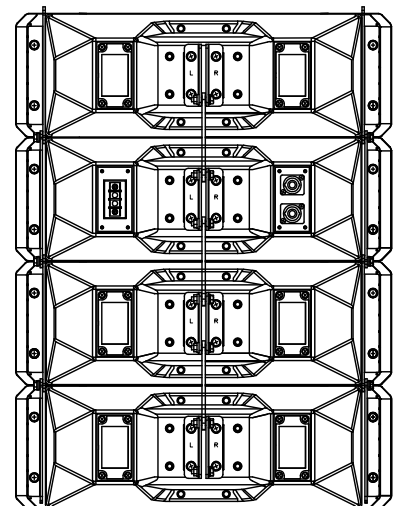

■SPECIFICATIONS

Enclosure	Bass-reflex type
Power Handling Capacity	Continuous pink noise: 250 W (IEC60268-5: 350 W) Continuous program: 750 W
Rated Impedance	8 Ω
Sensitivity	100 dB (1 W, 1 m)
Frequency Response	75 Hz – 20 kHz
Crossover Frequency	1.7 kHz
Directivity Angle	Horizontal: 100° Vertical: Depending on directivity angle mode
Speaker Component	Low frequency: 13 cm (5.5") cone-type × 8 High frequency: Wave front control horn with compression driver × 4
Input Terminal	Speakon NL4MP × 2 and M4 screw terminal, distance between barriers: 9 mm (0.35")
Finish	Enclosure: Polypropylene, white Punched net: Surface-treated steel plate, white, paint Hanging bracket: Steel plate, t3.0, white, paint
Dimensions	497 (W) × 664 (H) × 274 (D) mm (19.57" × 26.14" × 10.79")
Weight	30 kg (66.14 lb)
Accessory	Hanging bracket L, R (L and R are symmetrical to each other.) ---1 each, Hanging bracket mounting bolt ---4
Option	Matching transformer: MT-200 (*1) Matching transformer adapter: HY-MT7 Speaker mounting bracket: HY-60DW, HY-60EW, HY-CN7W, HY-PF7W, HY-VM7W, HY-WM7W (*2), HY-C0801W (*2) Speaker stand adapter: HY-ST7

Top View

497 [19.57"]

Front View

664 [26.14"]

Side View

Rear View

UNIT: mm SCALE: 1/10

■ **APPEARANCE**

Example for directivity angle modes

Example for hanging bracket mounting

(scale: 1/15)

UNIT: mm SCALE: 1/10