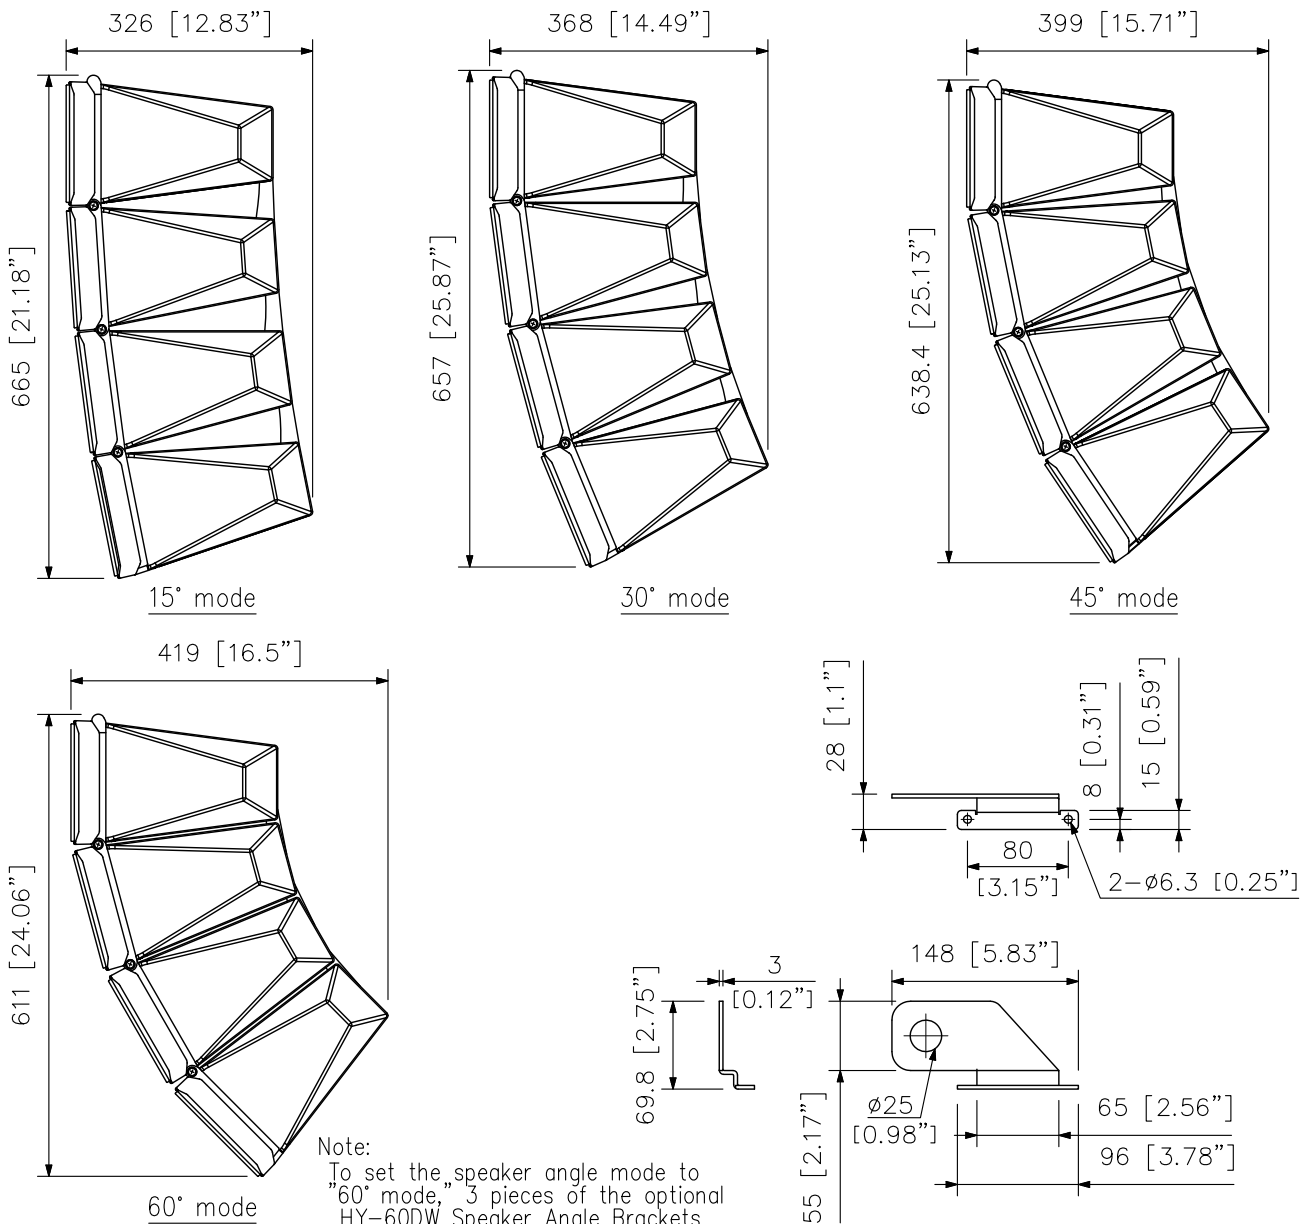

■SPECIFICATIONS

Enclosure	Bass-reflex type
Power Handling Capacity	Continuous pink noise: 250 W (IEC60268-5: 350 W) Continuous program: 750 W
Rated Impedance	8 Ω
Sensitivity	100 dB (1 W, 1 m)
Frequency Response	75 Hz – 20 kHz
Crossover Frequency	1.7 kHz
Directivity Angle	Horizontal: 100° Vertical: Depending on directivity angle mode
Speaker Component	Low frequency: 13 cm (5.5") cone-type × 8 High frequency: Wave front control horn with compression driver × 4
Input Terminal	Speakon NL4MP × 2 and M4 screw terminal, distance between barriers: 9 mm (0.35")
Finish	Enclosure: Polypropylene, white Punched net: Surface-treated steel plate, white, paint Hanging bracket: Steel plate, t3.0, white, paint
Dimensions	497 (W) × 664 (H) × 274 (D) mm (19.57" × 26.14" × 10.79")
Weight	30 kg (66.14 lb)
Accessory	Hanging bracket L, R (L and R are symmetrical to each other.) ---1 each, Hanging bracket mounting bolt ---4
Option	Matching transformer: MT-200 (*1) Matching transformer adapter: HY-MT7 Speaker mounting bracket: HY-60DW, HY-60EW, HY-CN7W, HY-PF7W, HY-VM7W, HY-WM7W (*2), HY-C0801W (*2) Speaker stand adapter: HY-ST7

Top View

497 [19.57"]

Front View

664 [26.14"]

Side View

Rear View

UNIT: mm SCALE: 1/10

■ **APPEARANCE**

Example for directivity angle modes

Example for hanging bracket mounting

(scale: 1/15)

UNIT: mm SCALE: 1/10