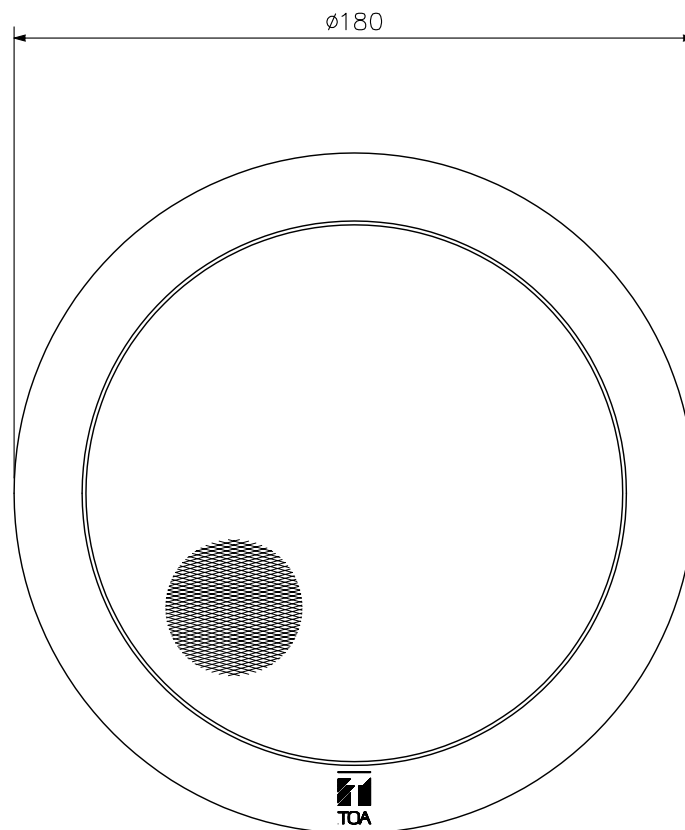

■DESCRIPTION

The CP-73 grille can easily be attached to the CM-760 speaker by means of coil springs. Because it is thin in thickness and white in color, it blends with any ceiling. In addition, cleaning is easy because the net is painted metal.

■SPECIFICATIONS

Speaker Mounting Method	Spring catch
Finish	Frame: ABS resin, off-white Net: Aluminum, off-white, paint
Dimensions	ø180 × 11 (D) mm (Exposed section)
Weight	70 g
Applicable Speaker	CM-760, CM-76

■APPEARANCE

UNIT:mm SCALE:1/2