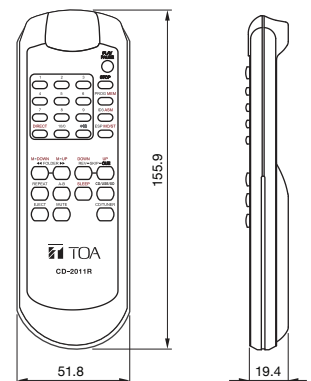

SPECIFICATIONS

Power Source	220 ~ 240 V AC, 50/60 Hz
Power Consumption	15 W
CD Frequency Response	20 - 20,000 Hz, ± 3 dB
Tuner Receiving Frequency	87.5 - 108 MHz (50 kHz step)
Audio Input	FM 75 ohms unbalanced antenna terminals, USB port for memory stick (support up to 32GB), SD/MMC card slot (support up to 32GB)
Audio Output	RCA audio output for FM L and R channels, RCA audio output for CD L and R channels, RCA audio output for PRIORITY L and R channels
Channels of Memory Tuner	30 Channels in total for FM broadcasts
Indicators	CD Player : LED, Tuner FM : LED
Operating Temperature	0°C to 40°C
Finish	Front Panel : Steel Plate, Color Black
	Case : Steel Plate, Color Black
Dimensions	482 (W) X 44 (H) X 250 (D) in mm
Weight	3.6 kg (without accessories)
Accessories	AC Power cord
	FM radio Antenna
	Remote Control

APPEARANCE

Rear View

Top View

Side View

Front View

Remote Control

UNIT : mm SCALE : 1/5