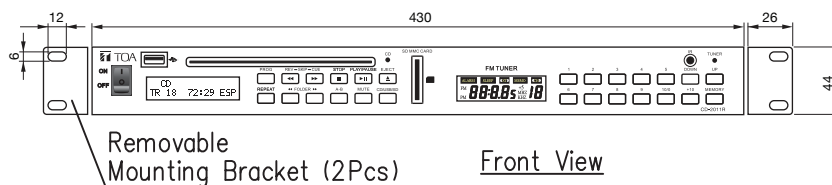

SPECIFICATIONS

Power Source	220 ~ 240 V AC, 50/60 Hz
Power Consumption	15 W
CD Frequency Response	20 - 20,000 Hz, ± 3 dB
Tuner Receiving Frequency	87.5 - 108 MHz (50 kHz step)
Audio Input	FM 75 ohms unbalanced antenna terminals, USB port for memory stick (support up to 32GB), SD/MMC card slot (support up to 32GB)
Audio Output	RCA audio output for FM L and R channels, RCA audio output for CD L and R channels, RCA audio output for PRIORITY L and R channels
Channels of Memory Tuner	30 Channels in total for FM broadcasts
Indicators	CD Player : LED, Tuner FM : LED
Operating Temperature	0°C to 40°C
Finish	Front Panel : Steel Plate, Color Black
	Case : Steel Plate, Color Black
Dimensions	482 (W) X 44 (H) X 250 (D) in mm
Weight	3.6 kg (without accessories)
Accessories	AC Power cord
	FM radio Antenna
	Remote Control

APPEARANCE

Rear View

Top View

Side View

Front View

Remote Control

UNIT : mm SCALE : 1/5