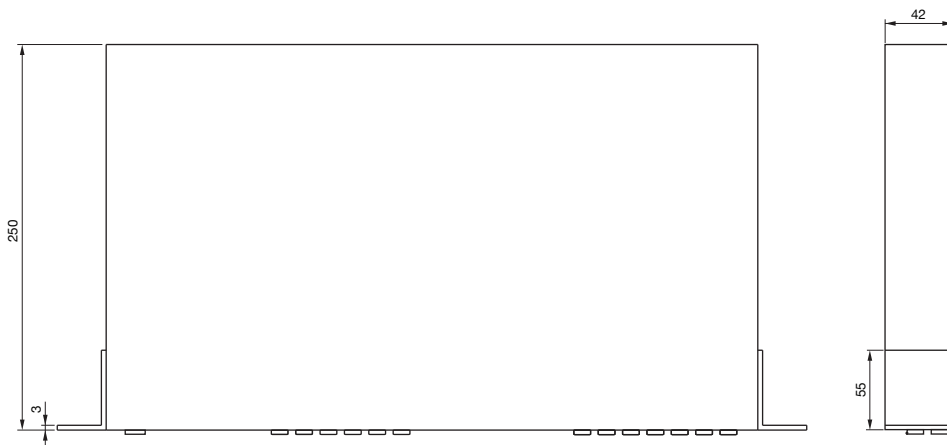

SPECIFICATIONS

Power Source	220 ~ 240 V AC, 50/60 Hz
Power Consumption	15 W
CD Frequency Response	20 - 20,000 Hz, ± 3 dB
Tuner Receiving Frequency	87.5 - 108 MHz (50 kHz step)
Audio Input	FM 75 ohms unbalanced antenna terminals, USB port for memory stick (support up to 32GB), SD/MMC card slot (support up to 32GB)
Audio Output	RCA audio output for FM L and R channels, RCA audio output for CD L and R channels, RCA audio output for PRIORITY L and R channels
Channels of Memory Tuner	30 Channels in total for FM broadcasts
Indicators	CD Player : LED, Tuner FM : LED
Operating Temperature	0°C to 40°C
Finish	Front Panel : Steel Plate, Color Black
	Case : Steel Plate, Color Black
Dimensions	482 (W) X 44 (H) X 250 (D) in mm
Weight	3.6 kg (without accessories)
Accessories	AC Power cord
	FM radio Antenna
	Remote Control

APPEARANCE

Rear View

Top View

Side View

Front View

Remote Control

UNIT : mm SCALE : 1/5