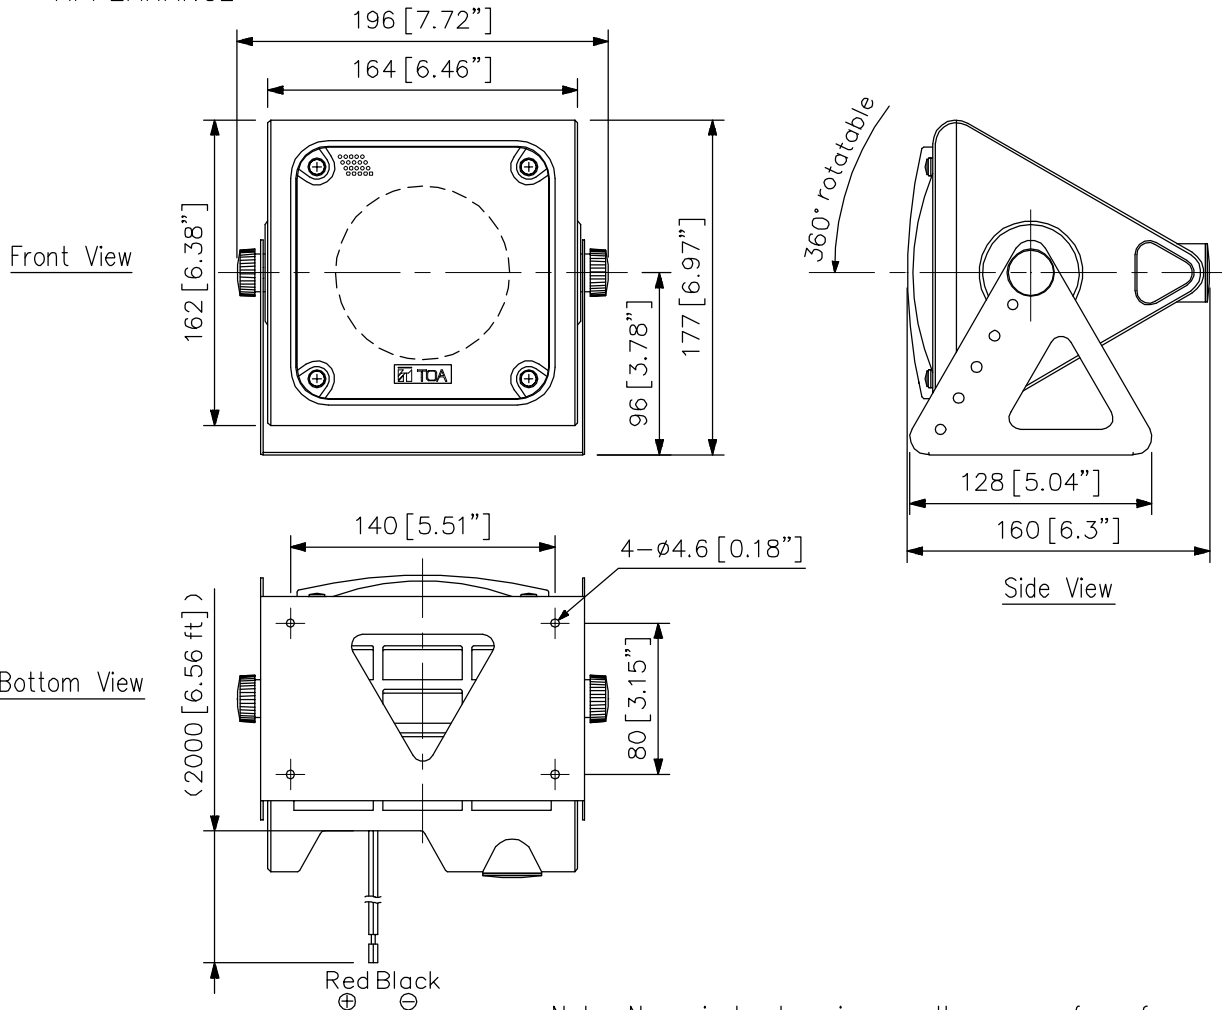

DESCRIPTION

The BS-4W is a splash proof compact speaker with a Sealed-cabinet design. It features a 10 cm (4") full range speaker unit (plastic cone) and meets IPX2 water protection requirements. It can be used under the eaves not directly exposed to rain or waterdrop, or in highly humid locations (locker rooms of swimming pools and bathrooms).

SPECIFICATIONS

Enclosure Type	Sealed type
Rated Input	5 W
Rated Impedance	100 V line: 2 kΩ (5 W)
Sensitivity	87 dB (1 W, 1 m)
Frequency Response	100 Hz - 12 kHz
Speaker Component	10 cm (4") cone type (plastic cone)
Water Protection	IPX2
Operating Temperature Range	-20 °C to +55 °C (-4 °F to 131 °F)
Finish	Enclosure: Polypropylene, gray, paint Grille: Aluminum punching net, silver gray, paint Mounting bracket: Rolled steel plate, gray, paint
Dimensions	196 (W) x 177 (H) x 160 (D) mm (7.72" x 6.97" x 6.3")
Weight	1.5 kg (3.31 lb)

APPEARANCE

Note: Numerical values in parentheses are for reference only.

UNIT: mm SCALE: 1/4