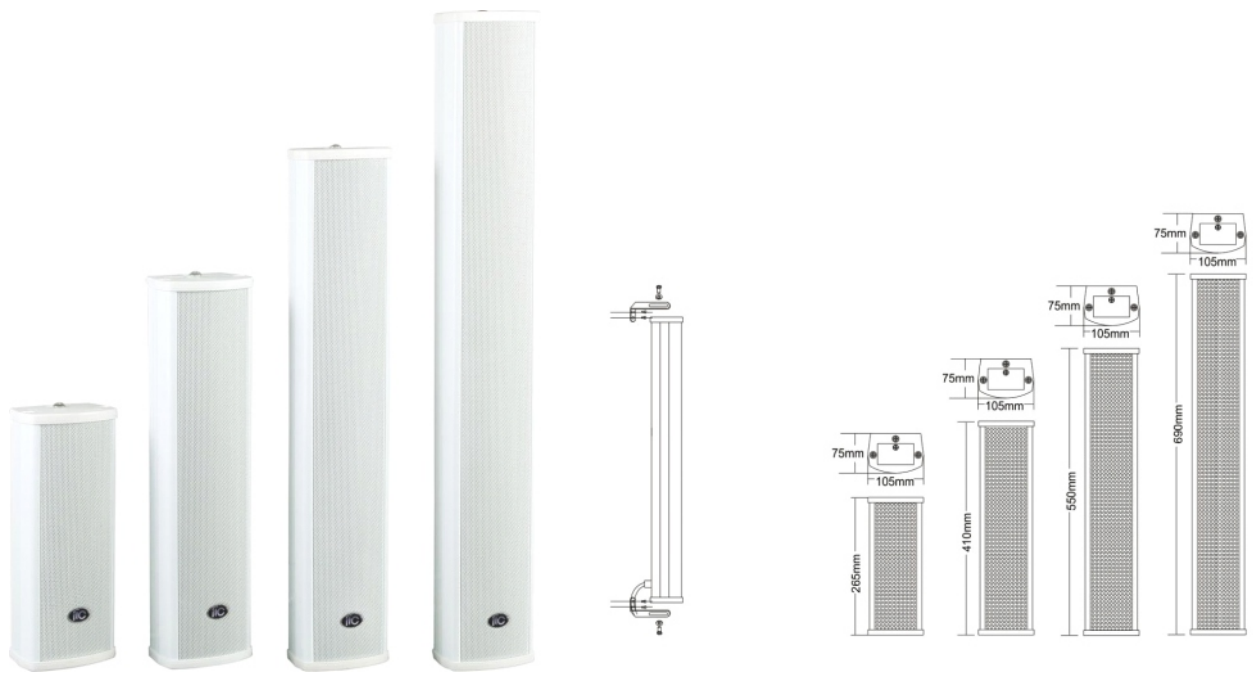

Outdoor Column Speaker

T-701A/T-702A/T-703A/T-704A

Material: aluminum alloy

Description:

Outdoor and indoor waterproof column speaker, metal aluminum alloy material, streamlined design, fashionable and beautiful.

Specifications:

Model	T-701A	T-702A	T-703A	T-704A
Power taps @100V	5W, 10W	10W, 20W	15W, 30W	20W, 40W
Power taps @70V	2.5W, 5W	5W, 10W	7.5W, 15W	10W, 20W
Impedance	Black: Com White: 2KΩ Green: 1KΩ	Black: Com White: 1KΩ Green: 500Ω	Black: Com White: 670Ω Green: 330Ω	Black: Com White: 500Ω Green: 250Ω
SPL(1W/1M)	88dB±3dB	89dB±3dB	91dB±3dB	92dB±3dB
Frequency response (-10dB)	150-16KHz	150-16KHz	130-16KHz	100-16KHz
Speaker driver	2.5" x 2	2.5" x 4	2.5" x 6	2.5" x 8
IP rate	IP66	IP66	IP66	IP66
Dimensions	105 x 75 x 265mm	105 x 75 x 410mm	105 x 75 x 550mm	105 x 75 x 690mm
Weight	1.4Kg	2.2Kg	2.9Kg	3.7Kg