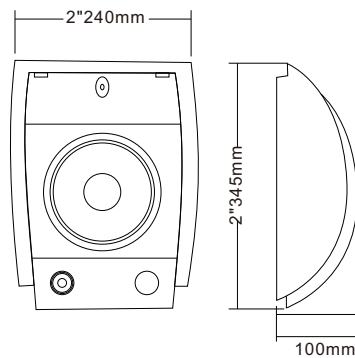

Wall Mount Loudspeaker

T-612

Model	T-612
Power Taps @100V	2.5W, 5W, 10W
Power Taps @70V	1.25W, 2.5W, 5W
Impedance	Black: Com Red:4K Ω /2 K Ω /1 K Ω
SPL(1W/1M)	91dB \pm 3dB
Max. SPL (Rated W/1M)	101dB
Frequency Response (-10dB)	90-18KHz
Finish	Baffle: ABS, White Grille: Steel, White
Speaker Driver	6" x 1 2" x 1
Dimensions	345 x 240 x 100mm
Weight	1.7Kg
Mounting	Hook