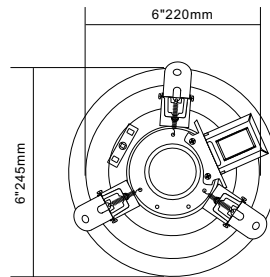

Ceiling Speaker (With Tweeter)

T-106A

Model	T-106A
Power Taps @100V	3W, 6W, 9W
Power Taps @70V	1.5W, 3W, 4.5W
Impedance	Black: Com Red:3.3 K Ω Green:1.7K Ω White:1.1K Ω
SPL(1W/1M)	94dB
Max. SPL (Rated W/1M)	103dB
Frequency Response (-10dB)	110-18KHz
Finish	Baffle: Steel, White Grille: Aluminum, White
Speaker Driver	6" x 1 1.5" x 1
Cutout Size	220mm
Dimensions	245 x 66mm
Weight	1Kg
Mounting	Spring-clip