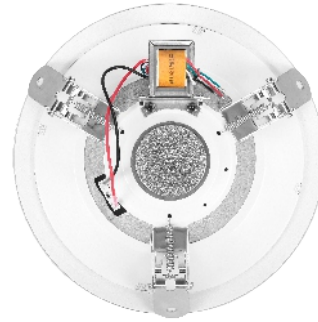

Ceiling Speaker (With Tweeter)

T-106A

Model	T-106A
Power Taps @100V	3W, 6W, 9W
Power Taps @70V	1.5W, 3W, 4.5W
Impedance	Black: Com Red:3.3 K Ω Green:1.7K Ω White:1.1K Ω
SPL(1W/1M)	94dB
Max. SPL (Rated W/1M)	103dB
Frequency Response (-10dB)	110-18KHz
Finish	Baffle: Steel, White Grille: Aluminum, White
Speaker Driver	6" x 1 1.5" x 1
Cutout Size	220mm
Dimensions	245 x 66mm
Weight	1Kg
Mounting	Spring-clip