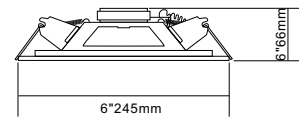

Ceiling Speaker (With Tweeter)

T-106A

Model	T-106A
Power Taps @100V	3W, 6W, 9W
Power Taps @70V	1.5W, 3W, 4.5W
Impedance	Black: Com Red:3.3 K Ω Green:1.7K Ω White:1.1K Ω
SPL(1W/1M)	94dB
Max. SPL (Rated W/1M)	103dB
Frequency Response (-10dB)	110-18KHz
Finish	Baffle: Steel, White Grille: Aluminum, White
Speaker Driver	6" x 1 1.5" x 1
Cutout Size	220mm
Dimensions	245 x 66mm
Weight	1Kg
Mounting	Spring-clip