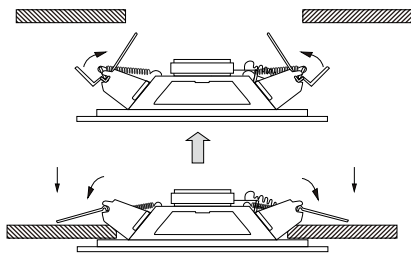

Ceiling Speaker (With Tweeter)

T-106A

Model	T-106A
Power Taps @100V	3W, 6W, 9W
Power Taps @70V	1.5W, 3W, 4.5W
Impedance	Black: Com Red:3.3 K Ω Green:1.7K Ω White:1.1K Ω
SPL(1W/1M)	94dB
Max. SPL (Rated W/1M)	103dB
Frequency Response (-10dB)	110-18KHz
Finish	Baffle: Steel, White Grille: Aluminum, White
Speaker Driver	6" x 1 1.5" x 1
Cutout Size	220mm
Dimensions	245 x 66mm
Weight	1Kg
Mounting	Spring-clip