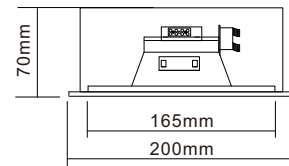

Surface Mount Ceiling Speaker

T-105S

Model	T-105S
Power Taps @100V	3W, 6W, 9W
Power Taps @70V	1.5W, 3W, 4.5W
Impedance	Black: Com Red:3.3KΩ Green:1.7KΩ White:1.1KΩ
SPL(1W/1M)	94dB
Max. SPL (Rated W/1M)	104dB
Frequency Response (-10dB)	110-18KHz
Finish	Baffle: Steel, White Grille: Aluminum, White
Speaker Driver	5" x 1
Dimensions	200 x 70mm
Weight	0.71Kg
Mounting	Fixed by screw