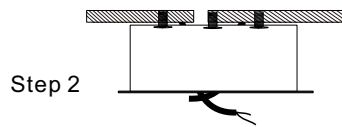

Surface Mount Ceiling Speaker

T-105S

Model	T-105S
Power Taps @100V	3W, 6W, 9W
Power Taps @70V	1.5W, 3W, 4.5W
Impedance	Black: Com Red:3.3KΩ Green:1.7KΩ White:1.1KΩ
SPL(1W/1M)	94dB
Max. SPL (Rated W/1M)	104dB
Frequency Response (-10dB)	110-18KHz
Finish	Baffle: Steel, White Grille: Aluminum, White
Speaker Driver	5" x 1
Dimensions	200 x 70mm
Weight	0.71Kg
Mounting	Fixed by screw