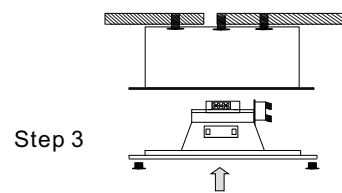

Surface Mount Ceiling Speaker

T-105S

Model	T-105S
Power Taps @100V	3W, 6W, 9W
Power Taps @70V	1.5W, 3W, 4.5W
Impedance	Black: Com Red:3.3KΩ Green:1.7KΩ White:1.1KΩ
SPL(1W/1M)	94dB
Max. SPL (Rated W/1M)	104dB
Frequency Response (-10dB)	110-18KHz
Finish	Baffle: Steel, White Grille: Aluminum, White
Speaker Driver	5" x 1
Dimensions	200 x 70mm
Weight	0.71Kg
Mounting	Fixed by screw