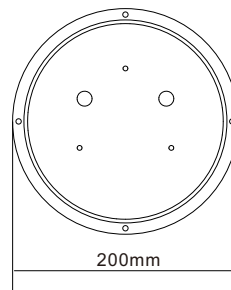

Surface Mount Ceiling Speaker

T-105S

Model	T-105S
Power Taps @100V	3W, 6W, 9W
Power Taps @70V	1.5W, 3W, 4.5W
Impedance	Black: Com Red:3.3KΩ Green:1.7KΩ White:1.1KΩ
SPL(1W/1M)	94dB
Max. SPL (Rated W/1M)	104dB
Frequency Response (-10dB)	110-18KHz
Finish	Baffle: Steel, White Grille: Aluminum, White
Speaker Driver	5" x 1
Dimensions	200 x 70mm
Weight	0.71Kg
Mounting	Fixed by screw