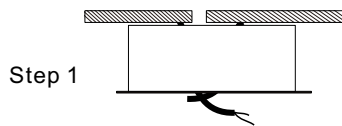

Surface Mount Ceiling Speaker

T-105S

Model	T-105S
Power Taps @100V	3W, 6W, 9W
Power Taps @70V	1.5W, 3W, 4.5W
Impedance	Black: Com Red:3.3KΩ Green:1.7KΩ White:1.1KΩ
SPL(1W/1M)	94dB
Max. SPL (Rated W/1M)	104dB
Frequency Response (-10dB)	110-18KHz
Finish	Baffle: Steel, White Grille: Aluminum, White
Speaker Driver	5" x 1
Dimensions	200 x 70mm
Weight	0.71Kg
Mounting	Fixed by screw