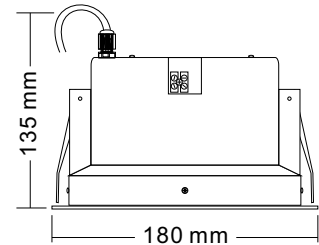

Waterproof Active Ceiling Loudspeaker

T-105FP

Model	T-105FP
Rated Power	6W
Max Power	12W
Line Voltage	~220V/ 50Hz
SPL(1W/1M)	90dB
Max. SPL (Rated W/1M)	/
Frequency Response (-10dB)	110-16KHz
Finish	Baffle: ABS, White, Grille: Aluminum, White, Back cover, ABS, white
Speaker Driver	5" x 1
Cutout Size	165mm
Dimensions	180 x 135mm
Weight	0.9Kg
Mounting	Spring-clip