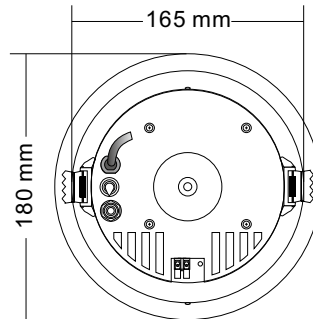

Waterproof Active Ceiling Loudspeaker

T-105FP

Model	T-105FP
Rated Power	6W
Max Power	12W
Line Voltage	~220V/ 50Hz
SPL(1W/1M)	90dB
Max. SPL (Rated W/1M)	/
Frequency Response (-10dB)	110-16KHz
Finish	Baffle: ABS, White, Grille: Aluminum, White, Back cover, ABS, white
Speaker Driver	5" x 1
Cutout Size	165mm
Dimensions	180 x 135mm
Weight	0.9Kg
Mounting	Spring-clip