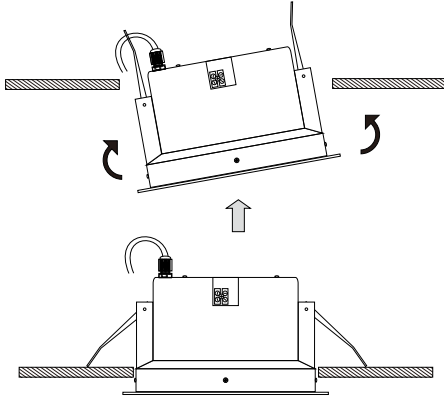

Waterproof Active Ceiling Loudspeaker

T-105FP

Model	T-105FP
Rated Power	6W
Max Power	12W
Line Voltage	~220V/ 50Hz
SPL(1W/1M)	90dB
Max. SPL (Rated W/1M)	/
Frequency Response (-10dB)	110-16KHz
Finish	Baffle: ABS, White, Grille: Aluminum, White, Back cover, ABS, white
Speaker Driver	5" x 1
Cutout Size	165mm
Dimensions	180 x 135mm
Weight	0.9Kg
Mounting	Spring-clip