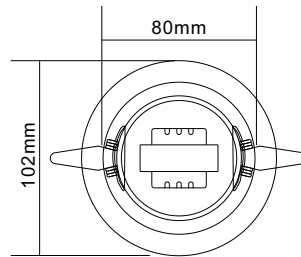

Ceiling Speaker

T-103G

| | |
|-----------------------------------|--|
| Model | T-103G |
| Power Taps @100V | 3W, 6W |
| Power Taps @70V | 1.5W, 3W |
| Impedance | Black: Com White: 3.3KΩ Red: 1.7KΩ |
| SPL(1W/1M) | 89dB |
| Max. SPL (Rated W/1M) | 97dB |
| Frequency Response (-10dB) | 120-20KHz |
| Finish | Baffle: Steel, White Grille: Aluminum, White |
| Speaker Driver | 3" x 1 |
| Cutout Size | 80mm |
| Dimensions | 102 x 75mm |
| Weight | 0.4Kg |
| Mounting | Spring-clip |