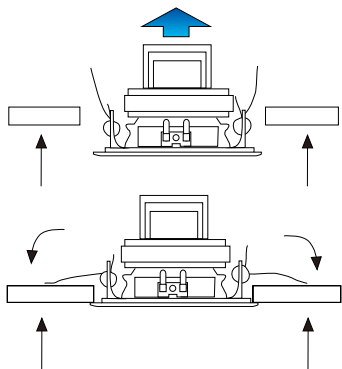

Ceiling Speaker

T-103G

| | |
|-----------------------------------|--|
| Model | T-103G |
| Power Taps @100V | 3W, 6W |
| Power Taps @70V | 1.5W, 3W |
| Impedance | Black: Com White: 3.3KΩ Red: 1.7KΩ |
| SPL(1W/1M) | 89dB |
| Max. SPL (Rated W/1M) | 97dB |
| Frequency Response (-10dB) | 120-20KHz |
| Finish | Baffle: Steel, White Grille: Aluminum, White |
| Speaker Driver | 3" x 1 |
| Cutout Size | 80mm |
| Dimensions | 102 x 75mm |
| Weight | 0.4Kg |
| Mounting | Spring-clip |