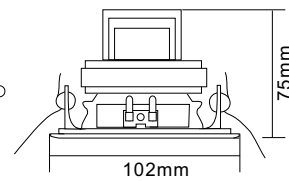

Ceiling Speaker

T-103G

| | |
|-----------------------------------|--|
| Model | T-103G |
| Power Taps @100V | 3W, 6W |
| Power Taps @70V | 1.5W, 3W |
| Impedance | Black: Com White: 3.3KΩ Red: 1.7KΩ |
| SPL(1W/1M) | 89dB |
| Max. SPL (Rated W/1M) | 97dB |
| Frequency Response (-10dB) | 120-20KHz |
| Finish | Baffle: Steel, White Grille: Aluminum, White |
| Speaker Driver | 3" x 1 |
| Cutout Size | 80mm |
| Dimensions | 102 x 75mm |
| Weight | 0.4Kg |
| Mounting | Spring-clip |