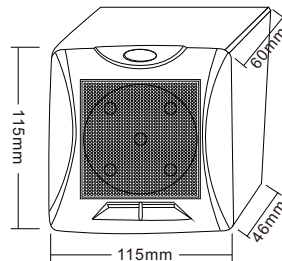

Water-proof Wall Mount Speaker

T-103E

Model	T-103E
Power Taps @100V	1.5W, 3W
Power Taps @70V	0.75W, 1.5W
Impedance	Black: Com Blue: 6.7 KΩ White: 3.3 KΩ
SPL(1W/1M)	89dB
Max. SPL (Rated W/1M)	94dB
Frequency Response (-10dB)	80-16KHz
Finish	Baffle: ABS, White Grille: ABS, White
Speaker Driver	3"
Dimensions	115 x 115 x 60mm
Weight	0.5Kg
Mounting	Hook