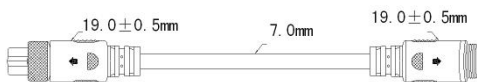

TS-20D (6-Pin Conference Cable) 20M Male-Female Extension Cable

TS-50D (6-Pin Conference Cable) 50M Male-Female Extension Cable

TS-100D (6-Pin Conference Cable) 100M Male-Female Extension Cable

TS-02DM (6-Pin Conference Cable) 2M Male-Female Extension Cable

TS-02D (6-Pin Conference Cable) 2M Male-Male Extension Cable

TS-02M (6-Pin Conference Cable) 2M Female-Female Extension Cord

TS-003DR (6-Pin Conference Cable) 0.3M Female-RJ45 Female Extension Cable

TS-003DRM (6-Pin Conference Cable) 0.3M Female-RJ45 Female Extension Cable

6-pin aviation interface extension cable dimension figure

This interface is close to the host

This interface is close to the unit