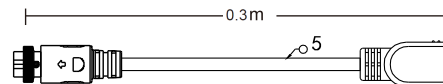

TS-20D (6-Pin Conference Cable) 20M Male-Female Extension Cable

TS-50D (6-Pin Conference Cable) 50M Male-Female Extension Cable

TS-100D (6-Pin Conference Cable) 100M Male-Female Extension Cable

TS-02DM (6-Pin Conference Cable) 2M Male-Female Extension Cable

TS-02D (6-Pin Conference Cable) 2M Male-Male Extension Cable

TS-02M (6-Pin Conference Cable) 2M Female-Female Extension Cord

TS-003DR (6-Pin Conference Cable) 0.3M Female-RJ45 Female Extension Cable

TS-003DRM (6-Pin Conference Cable) 0.3M Female-RJ45 Female Extension Cable

6-pin aviation interface extension cable dimension figure

This interface is close to the host

This interface is close to the unit